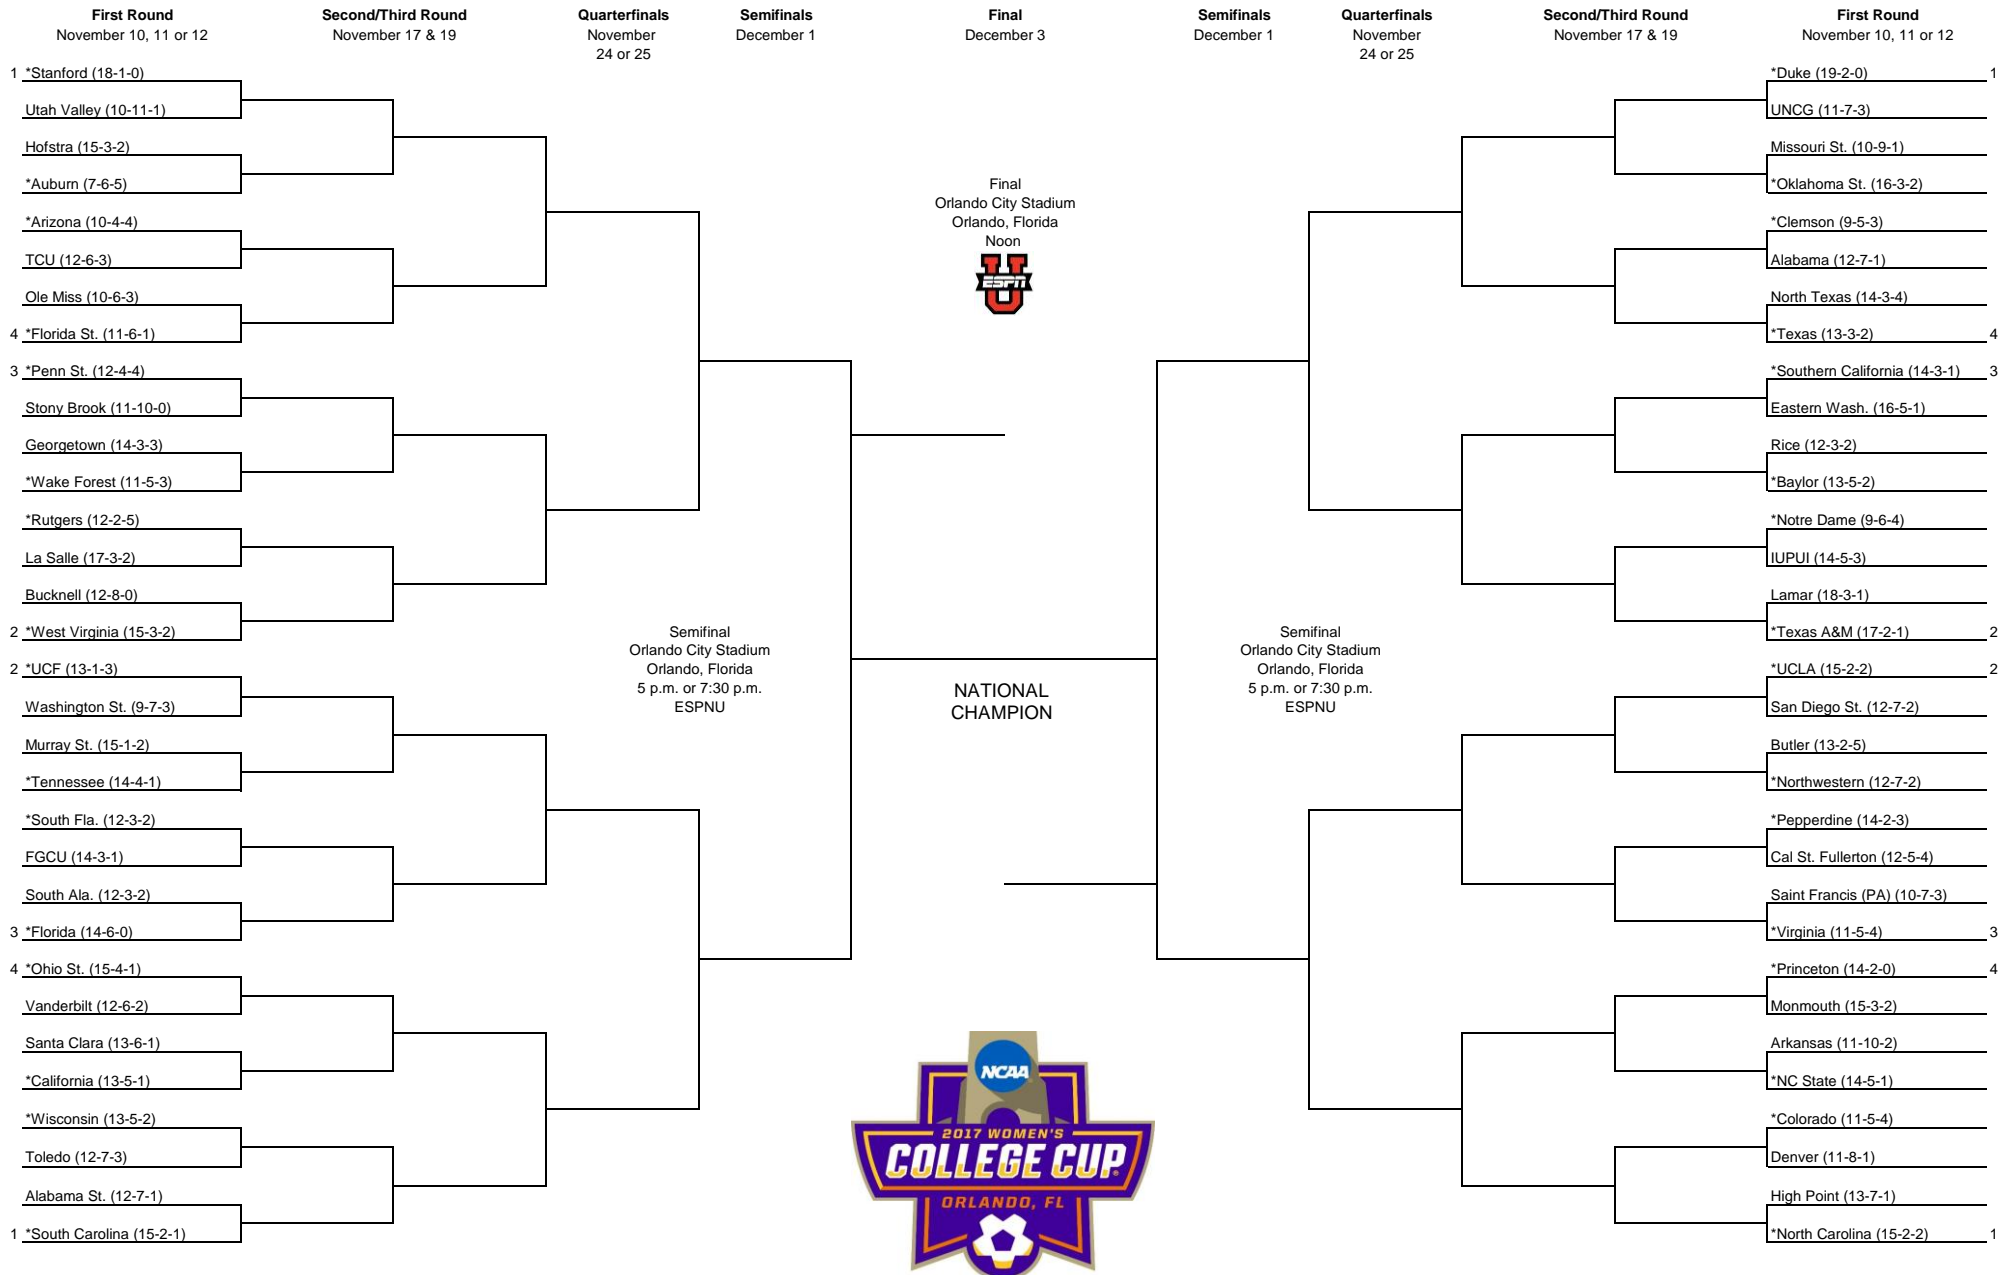

DIVISION I WOMEN'S
SOCCER CHAMPIONSHIP

*Host institution for preliminary round games.
 All game times are Eastern standard time.
 Order of semifinal games determined after quarterfinal round games are completed.
 Second semifinal game will begin 45 minutes after conclusion of first game.