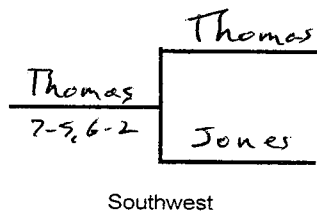

South Carolina Men's Collegiate Championships

An Intercollegiate Tennis Association Sanctioned Event
 Belton Tennis Association, Sept. 29-Oct. 1
 Kriese Singles Draw

South Carolina Men's Collegiate Championships

An Intercollegiate Tennis Association Sanctioned Event
 Belton Tennis Association, Sept. 29-Oct. 1
 Cabri Singles Draw

Pyritz
7-5, 6-1
Quattlebaum

Pizzairo
Pyritz
Quattlebaum
Bedard
7-6(3), 6-2

Northwest

North

O'Rourke
w/o inj
O'Rourke

Neal
Urreta
Sartain
Utley
6-2, 6-7(6), 6-3
6-0, 6-1
Sartain
w/o emg.

Wilson
3rd place
Sun 1:30 BTC
Pistorious
6-7(8), 6-0, 6-2

Neal
Utley
2, 0

Southwest

South

Southeast