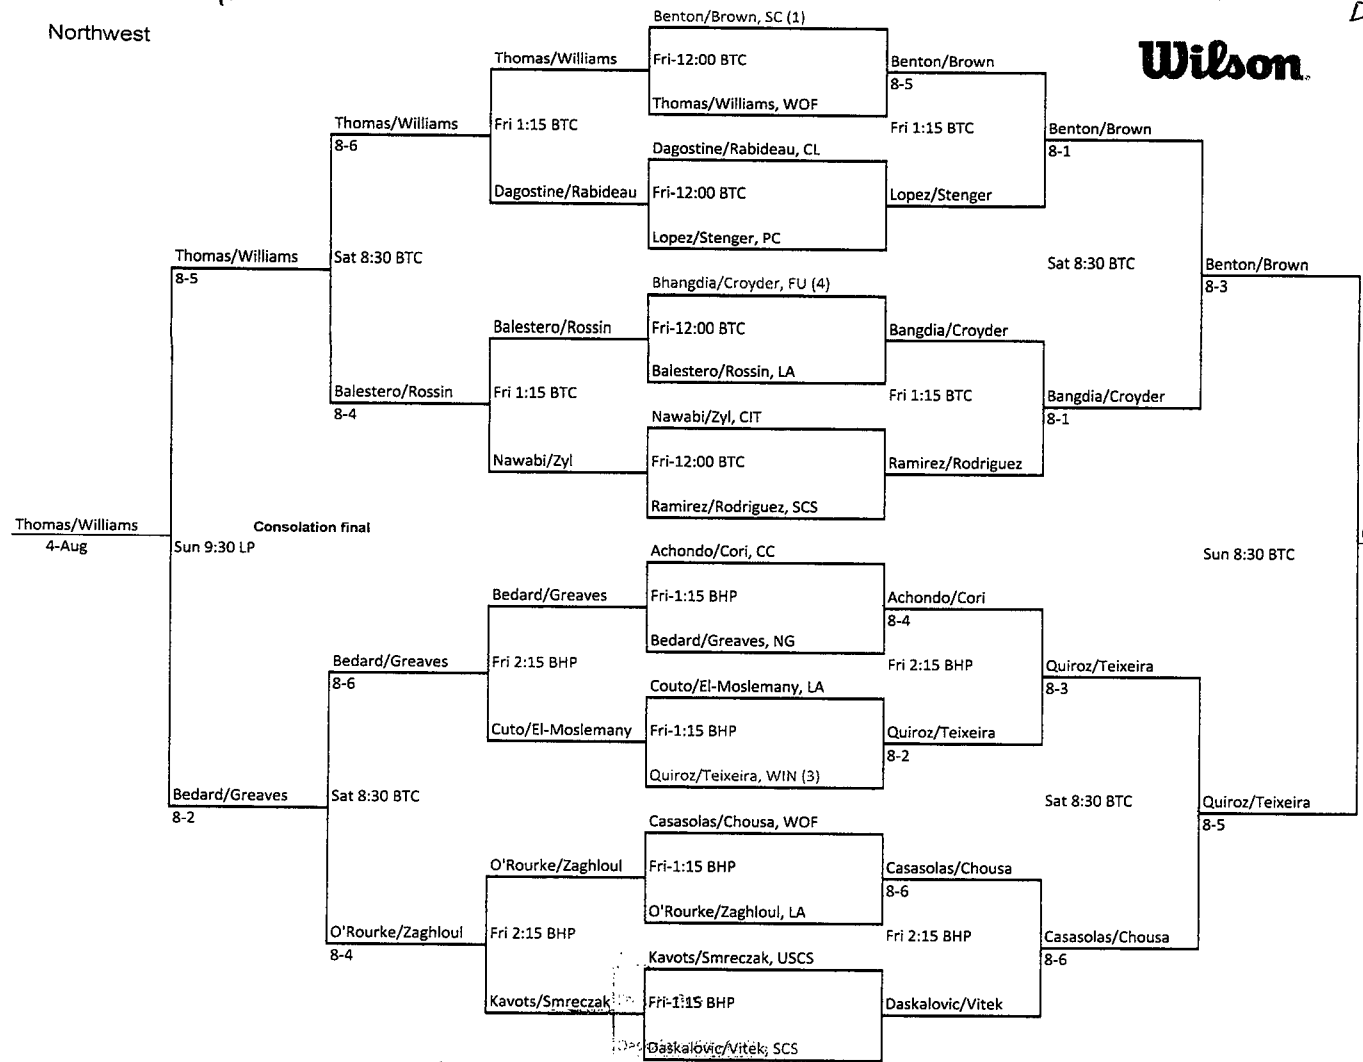

Lopez/Stenger
8-5
Achondo/Cori

South Carolina Men's Collegite Championships
An Intercollegiate Tennis Association Sanctioned Event
Belton Tennis Association, Sept. 29-Oct. 1
Championship Doubles Draw

Lopez/Stenger
Ramirez/Rodriguez 8-6
Achondo/Cori
Daskalovic/Vitek 8-5
Ram/Rod 8-1

Northwest

North

DNP
Balestero/Rossin
O'Rourke/Zaghloul

Nawabi/Zyl
Dagostine/Rabideau 8-5
Couto/El-Moslemany
Kavots/Smreczak 8-4
Couto/El-m 8-1

Bangdia/Croyder
3rd place
Sun 8:30 BTC
Casasolas/Chousa 8-6

Dagostine/Rabideau
Kavots/Smreczak 8-1
Dag/Rab 8-1

Southwest

South

Southeast