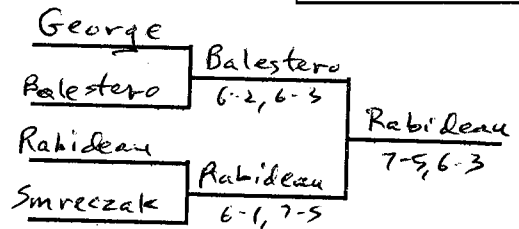

South Carolina Men's Collegiate Championships

An Intercollegiate Tennis Association Sanctioned Event
 Belton Tennis Association, Sept. 29-Oct. 1
 Kriese Singles Draw

South Carolina Men's Collegiate Championships

An Intercollegiate Tennis Association Sanctioned Event
 Belton Tennis Association, Sept. 29-Oct. 1
 Cabri Singles Draw

Pyritz
7-5, 6-1
Quattlebaum

Pizzairo
Pyritz
Quattlebaum
Bedard
7-6(3), 6-2

Northwest

North

O'Rourke
w/o inj
O'Rourke

Neal
Urreta
Sartain
Utley
6-2, 6-7(6), 6-3
6-0, 6-1
Sartain
w/o emg.

Wilson
3rd place
Sun 1:30 BTC
Pistorious
6-7(8), 6-0, 6-2

Neal
Utley
2, 0

Southwest

South

Southeast