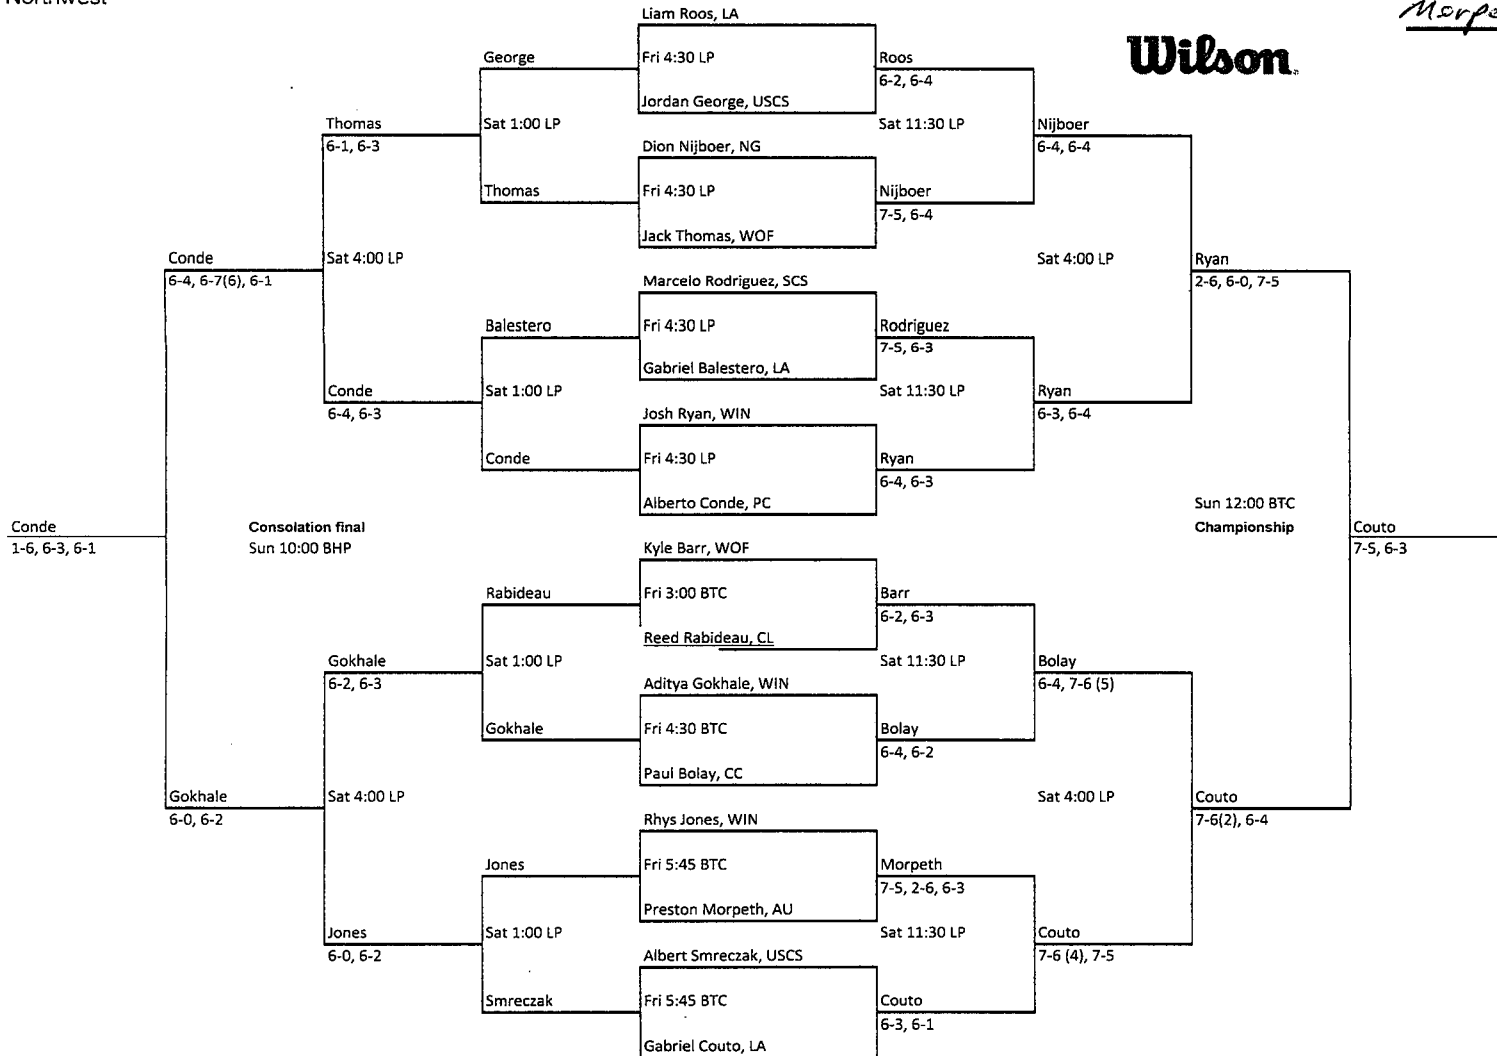

South Carolina Men's Collegiate Championships

An Intercollegiate Tennis Association Sanctioned Event
 Belton Tennis Association, Sept. 29-Oct. 1
 Kriese Singles Draw

South Carolina Men's Collegiate Championships

An Intercollegiate Tennis Association Sanctioned Event
 Belton Tennis Association, Sept. 29-Oct. 1
 Cabri Singles Draw

Pyritz
7-5, 6-1
Quattlebaum

Pizzairo
Pyritz
Quattlebaum
Bedard
7-6(3), 6-2

Northwest