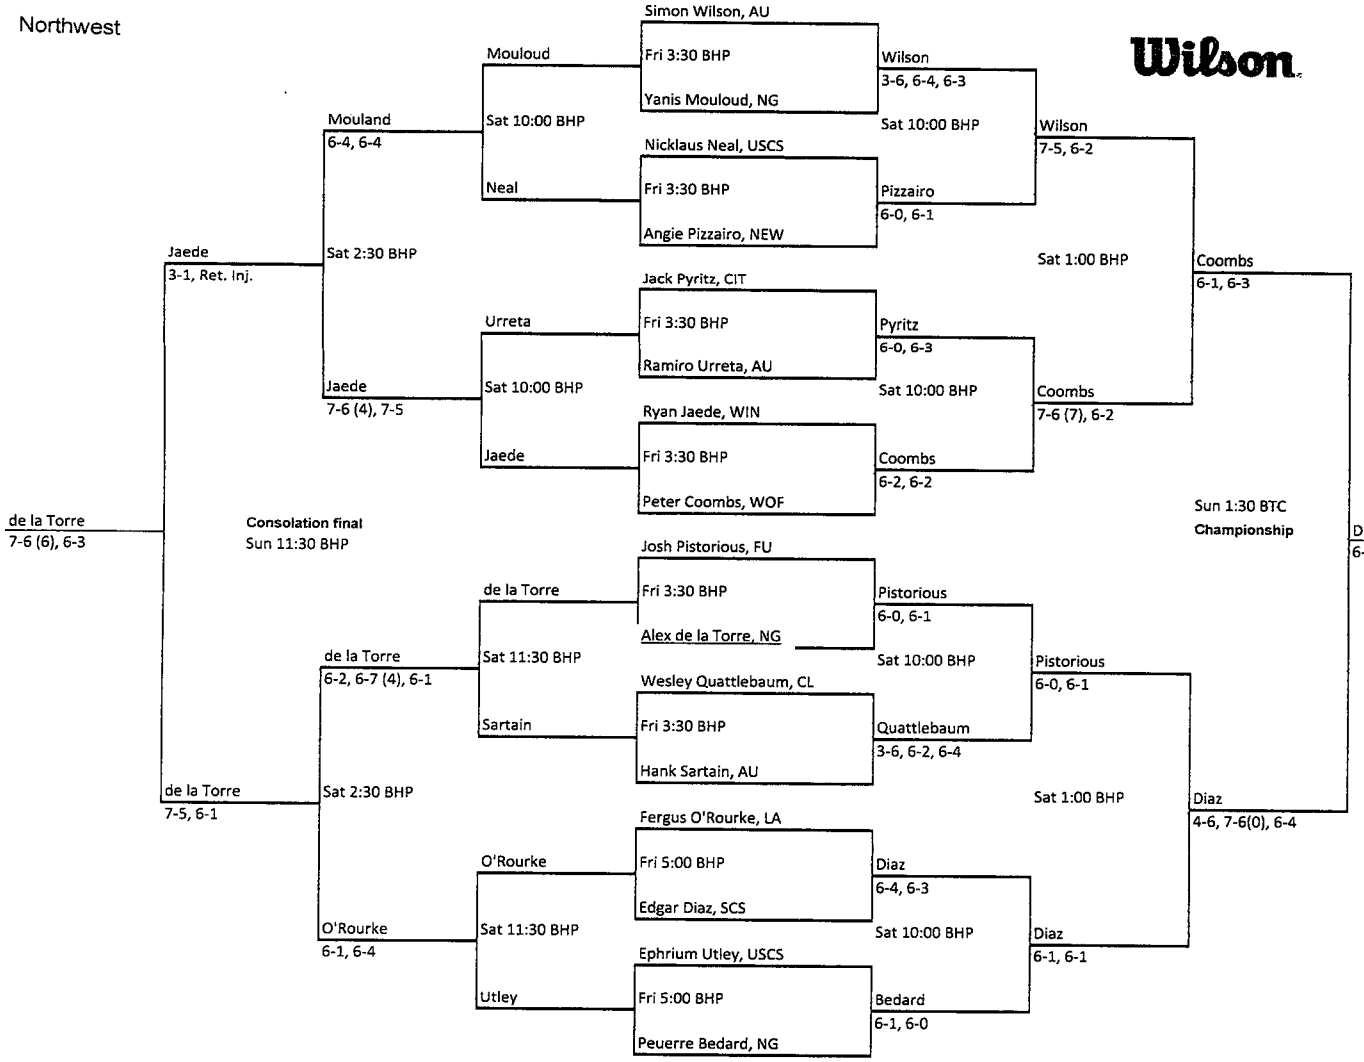

An Intercollegiate Tennis Association Sanctioned Event
 Belton Tennis Association, Sept. 29-Oct. 1
 Cabri Singles Draw

Pyritz
7-5, 6-1
Quattlebaum

Pizzairo
Pyritz
Quattlebaum
Bedard
7-6(3), 6-2

Northwest

North

O'Rourke
w/o inj
O'Rourke

Neal
Urreta
Sartain
Utley
6-2, 6-7(6), 6-3
6-0, 6-1
Sartain
w/o emg.

Wilson
3rd place
Sun 1:30 BTC
Pistorious
6-7(8), 6-0, 6-2

Neal
Utley
2, 0

Southwest

South

Southeast