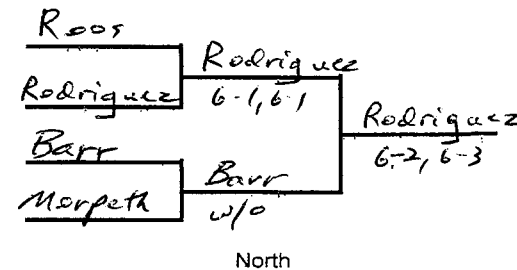

South Carolina Men's Collegiate Championships

An Intercollegiate Tennis Association Sanctioned Event
 Belton Tennis Association, Sept. 29-Oct. 1
 Kriese Singles Draw

South Carolina Men's Collegiate Championships

An Intercollegiate Tennis Association Sanctioned Event
 Belton Tennis Association, Sept. 29-Oct. 1
 Cabri Singles Draw

Pyritz
7-5, 6-1
Quattlebaum

Pizzairo
Pyritz
Quattlebaum
Bedard
7-6(3), 6-2

Northwest

North

O'Rourke
w/o inj
O'Rourke

Neal
Urreta
Sartain
Utley
6-2, 6-7(6), 6-3
6-0, 6-1
Sartain
w/o emg.

Wilson
3rd place
Sun 1:30 BTC
Pistorious
6-7(8), 6-0, 6-2

Neal
Utley
2, 0

Southwest

South

Southeast