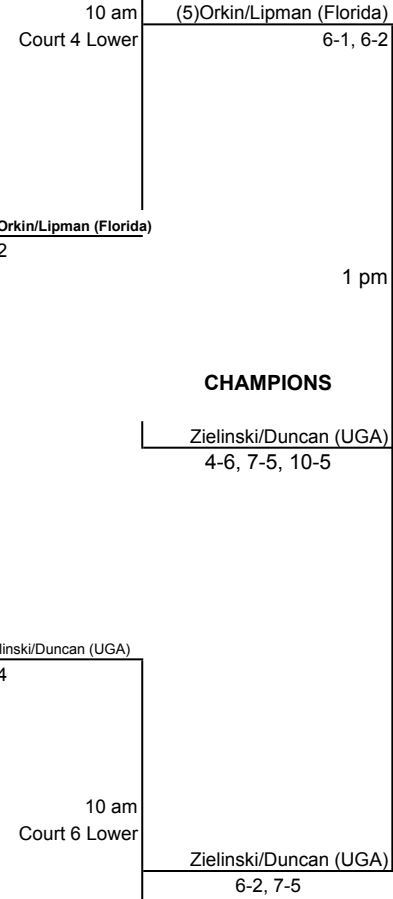

SEEDS 1-4

1	Schipanski/Valero (Tenn.)
2	Babic/Kraljevic (Ole Miss)
3	Ghilea/Papa (Oklahoma)
4	Redlicki/Sanjuro (Arkansas)