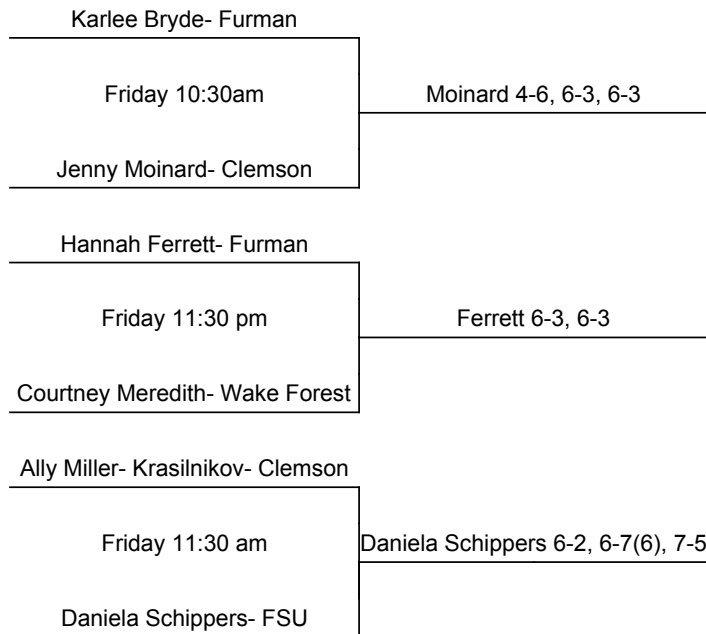

Singles Flight 5

Furman Fall Classic September 23-25, 2016

Singles Flight 6

Round 1

Round 2

Karlee Bryde- Furman
Saturday 10:30am
Bryde- 6-1, 6-2
Caroline Kelly- Miss State

Hannah Ferrett- Furman
Friday 11:30 am
Moinard- 1-6, 6-1, 6-3
Jenny Moinard- Clemson

Kim Kermet- UT
Saturday 11:30 am
Kermet- 6-3, 6-0
Daniela Schippers- FSU

Ally Miller- Krasilnikov- Clemson
Saturday 12:00 pm
Miller Krasilnikov- 6-3, 6-3
Courtney Meredith- Wake Forest

Payton Robinette- Vanderbilt
Saturday 12:00 pm
Anna Walter- 1-6, 6-1, 6-2
Anna Walter- Furman

Round 3

Payton Robinette- Vanderbilt
Sunday 9:00am
Caroline Kelly- Miss State

Kim Kermet- UT
Sunday 10:30 am
Kermet-UT 6-1, 4-6, 6-2

Ally Miller- Krasilnikov- Clemson
Sunday 10:30 am
Byrde - 6-2, 6-1
Karlee Bryde- Furman

Meredith- Def

Furman Fall Classic September 23-25, 2016

Doubles Flight 1

Furman Fall Classic September 23-25, 2016

Doubles Flight 2

Furman Fall Classic September 23-25, 2016

Doubles Flight 3