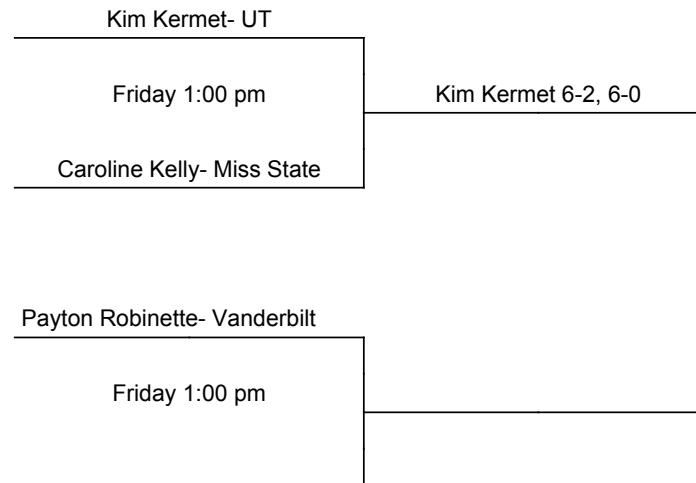

Singles Flight 5

Furman Fall Classic September 23-25, 2016

Singles Flight 6

Round 1

Round 2

Karlee Bryde- Furman
Saturday 10:30am
Bryde- 6-1, 6-2
Caroline Kelly- Miss State

Hannah Ferrett- Furman
Friday 11:30 am
Moinard- 1-6, 6-1, 6-3
Jenny Moinard- Clemson

Kim Kermet- UT
Saturday 11:30 am
Kermet- 6-3, 6-0
Daniela Schippers- FSU

Ally Miller- Krasilnikov- Clemson
Saturday 12:00 pm
Miller Krasilnikov- 6-3, 6-3
Courtney Meredith- Wake Forest

Payton Robinette- Vanderbilt
Saturday 12:00 pm
Anna Walter- 1-6, 6-1, 6-2
Anna Walter- Furman

Round 3

Payton Robinette- Vanderbilt
Sunday 9:00am
Caroline Kelly- Miss State

Kim Kermet- UT
Sunday 10:30 am
Kermet-UT 6-1, 4-6, 6-2

Ally Miller- Krasilnikov- Clemson
Sunday 10:30 am
Byrde - 6-2, 6-1
Karlee Bryde- Furman

Meredith- Def

Furman Fall Classic September 23-25, 2016

Doubles Flight 1

Furman Fall Classic September 23-25, 2016

Doubles Flight 2

Furman Fall Classic September 23-25, 2016

Doubles Flight 3