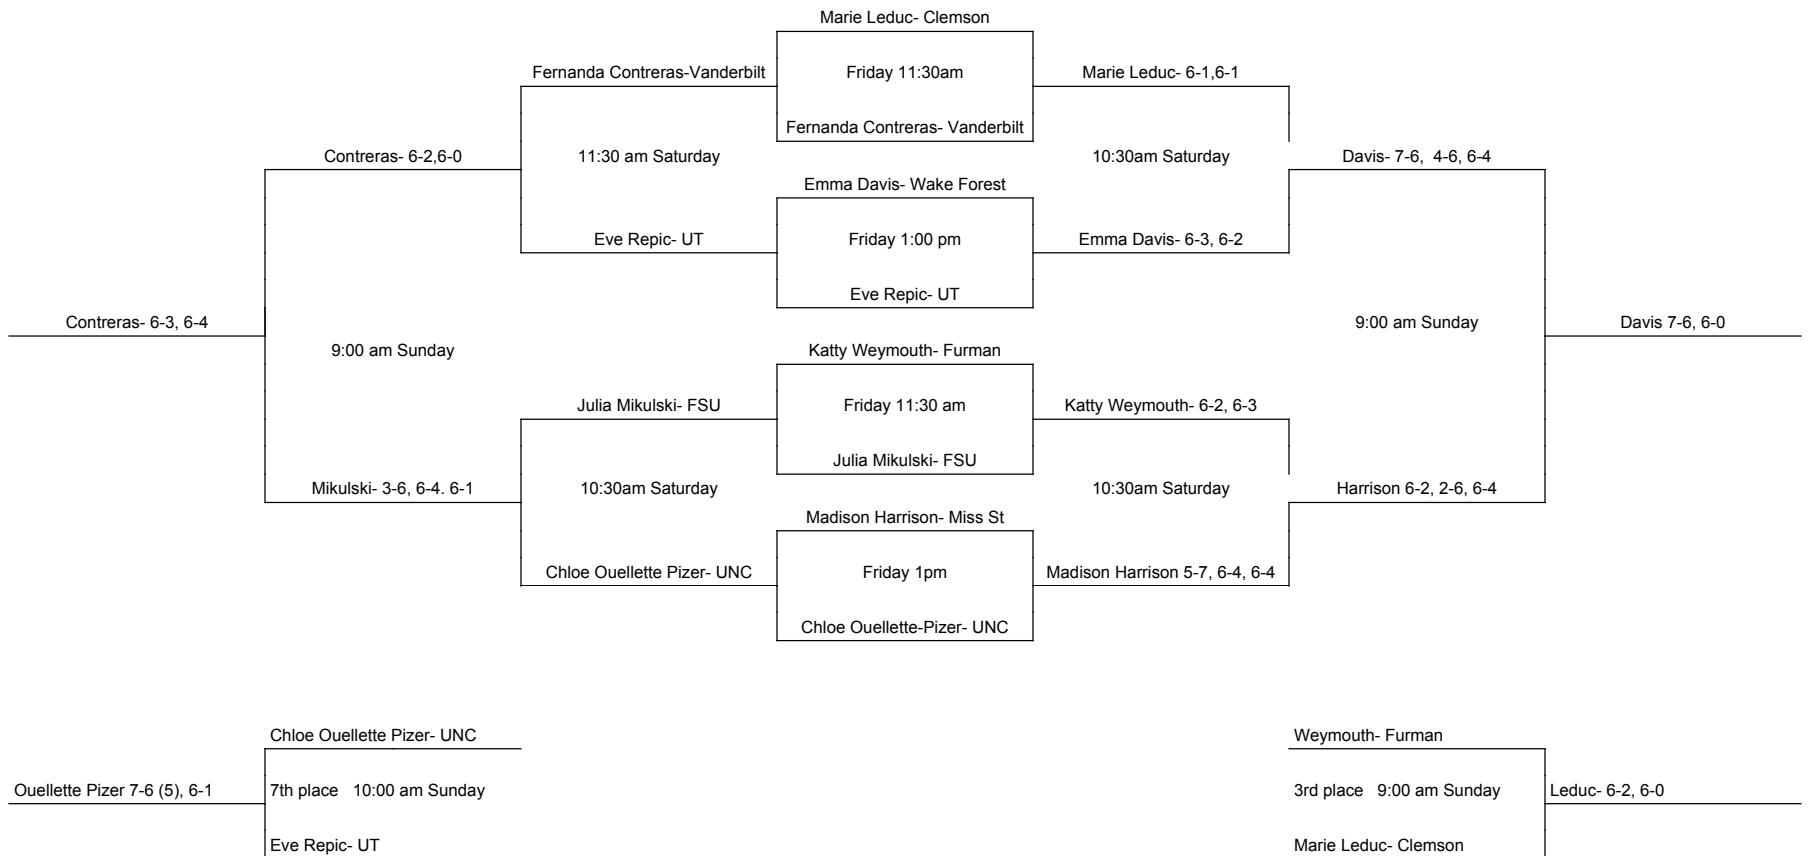

Furman Fall Classic September 23-25, 2016

Singles Flight 1

Furman Fall Classic September 23-25, 2016

Singles Flight 2

Furman Fall Classic September 23-25, 2016

Singles Flight 4

Furman Fall Classic September 23-25, 2016

Kim Kermet- UT
Saturday 11:30 am
Kermet- 6-3, 6-0
Daniela Schippers- FSU

Ally Miller- Krasilnikov- Clemson
Saturday 12:00 pm
Miller Krasilnikov- 6-3, 6-3
Courtney Meredith- Wake Forest

Payton Robinette- Vanderbilt
Saturday 12:00 pm
Anna Walter- 1-6, 6-1, 6-2
Anna Walter- Furman

Round 3

Payton Robinette- Vanderbilt
Sunday 9:00am
Caroline Kelly- Miss State

Kim Kermet- UT
Sunday 10:30 am
Kermet-UT 6-1, 4-6, 6-2

Ally Miller- Krasilnikov- Clemson
Sunday 10:30 am
Byrde - 6-2, 6-1
Karlee Bryde- Furman

Meredith- Def

Furman Fall Classic September 23-25, 2016

Doubles Flight 1

Furman Fall Classic September 23-25, 2016

Doubles Flight 2

Furman Fall Classic September 23-25, 2016

Doubles Flight 3