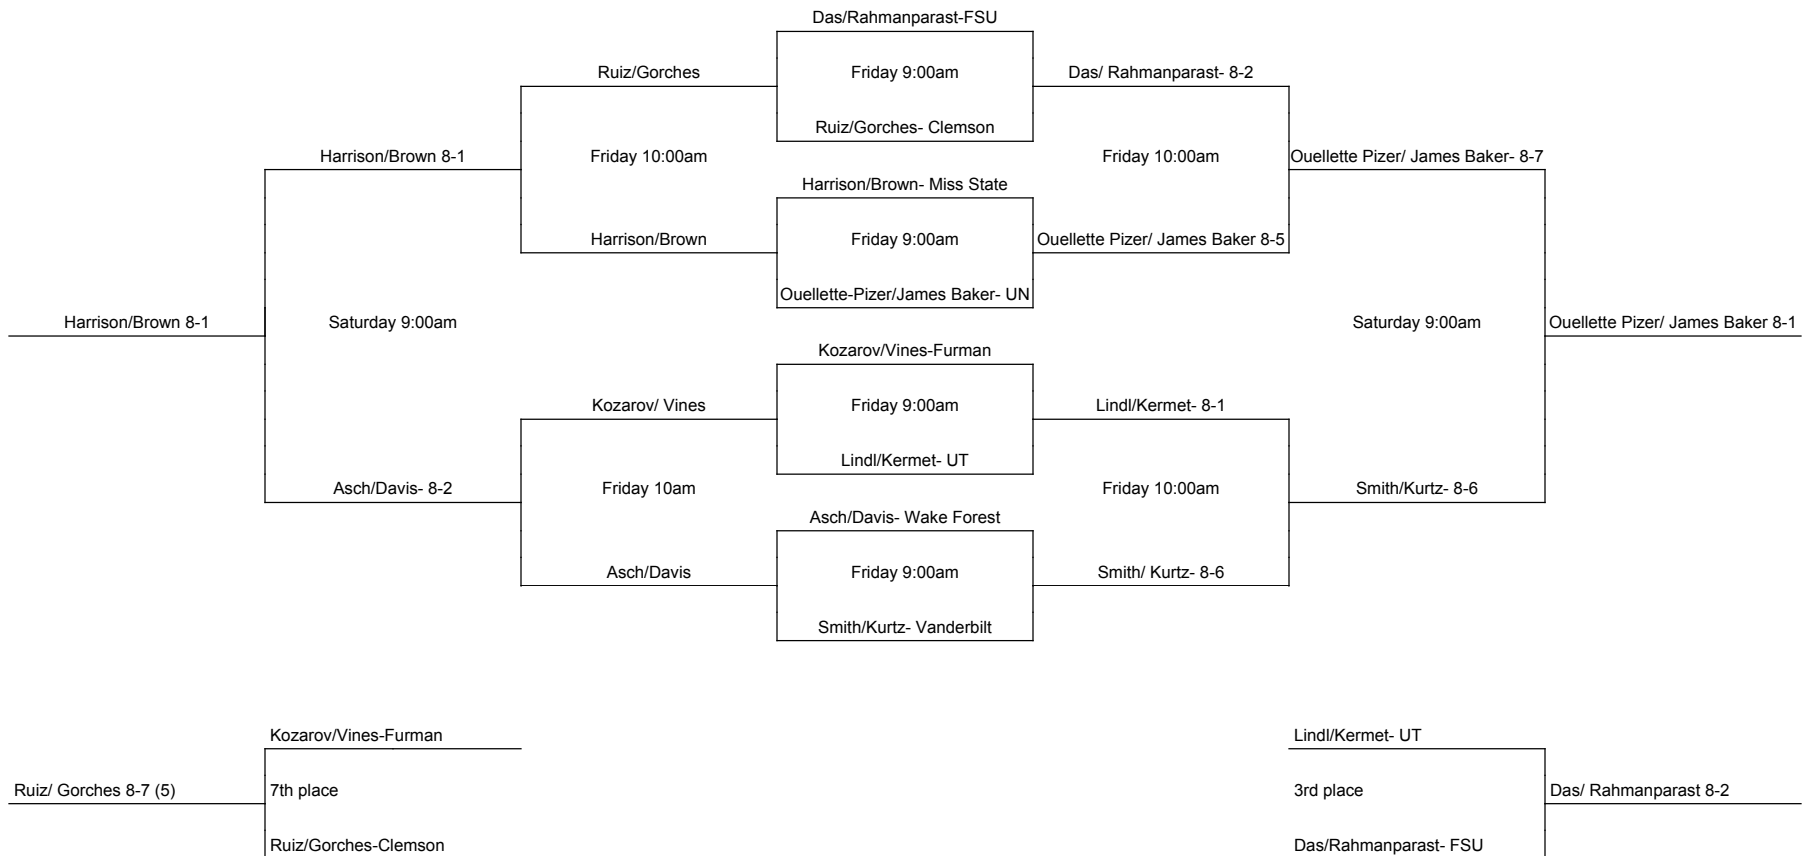

Kim Kermet- UT
Saturday 11:30 am
Kermet- 6-3, 6-0
Daniela Schippers- FSU

Ally Miller- Krasilnikov- Clemson
Saturday 12:00 pm
Miller Krasilnikov- 6-3, 6-3
Courtney Meredith- Wake Forest

Payton Robinette- Vanderbilt
Saturday 12:00 pm
Anna Walter- 1-6, 6-1, 6-2
Anna Walter- Furman

Round 3

Payton Robinette- Vanderbilt
Sunday 9:00am
Caroline Kelly- Miss State

Kim Kermet- UT
Sunday 10:30 am
Kermet-UT 6-1, 4-6, 6-2

Ally Miller- Krasilnikov- Clemson
Sunday 10:30 am
Byrde - 6-2, 6-1
Karlee Bryde- Furman

Meredith- Def

Furman Fall Classic September 23-25, 2016

Doubles Flight 1

Furman Fall Classic September 23-25, 2016

Doubles Flight 2

Furman Fall Classic September 23-25, 2016

Doubles Flight 3